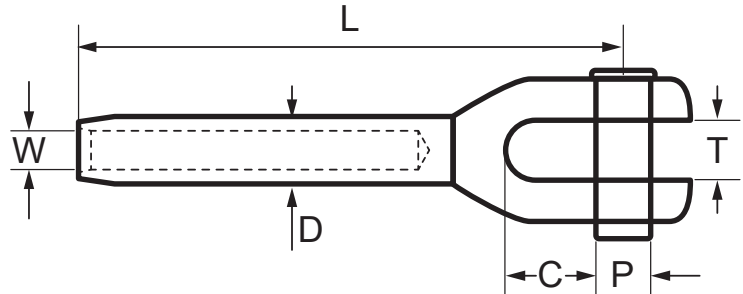

Swage Fork - Clevis Pin - 316 Stainless Steel

Code	W Wire (mm)	P (mm)	D (mm)	C (mm)	T (mm)	L (mm)
SF-030	3	6	6.4	10	7.5	73
SF-040	4	8	7.5	11	11	86
SF-050	5	9	9	14	12	100
SF-060	6	12	12.6	20	14	128
SF-070	7	12	14.2	22	15	135
SF-080	8	16	16	26	17	155

Please Note:

Larger fork sizes are available from 10mm up to 26mm,
 please contact our technical team for further information on 01302 752 504
 or email us at s3i.co.uk

A note about dimensional information