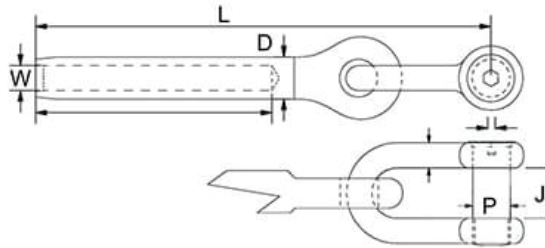

## Swage Shackle Toggle - 316 Stainless Steel

Code	Wire (W) (mm)	P (mm)	J (mm)	D (mm)
SST-030	3	6	14	82
SST-040	4	8	20	101
SST-050	5	9.85	22	118
SST-060	6	11	25	141
SST-070	7	12	27	158
SST-080	8	14.3	29	179
SST-100	10	16	29	216
SST-120	12	19	32	263
SST-140	14	22.2	38	309
SST-160	16	25.4	45	351

A note about dimensional information

Please be aware that dimensions published on our site should be treated as indicative.

We publish dimensions to the best of our ability, however manufacturers can, from time to time, make small alterations to their designs.