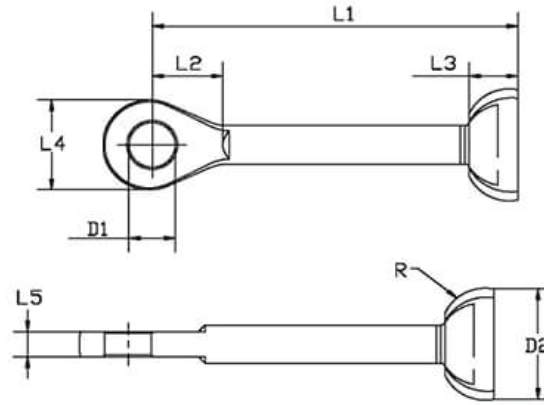

Swage Stemball Eye - 316 Stainless Steel

Code	Wire Ø (mm)	L1 (mm)	L2 (mm)	L3 (mm)	L4 (mm)	L5 (mm)	D1 (mm)	D2 (mm)	R (mm)
SSTE-050	5	83	16	11	21	6	10.5	26	10
SSTE-060	6	98.5	15.5	11	25	8	13	26	10
SSTE-070	7	106	18.5	10	27	9	13	26	10
SSTE-080	8	128	21.5	12	30	10	16.5	34	10

A note about dimensional information

Please be aware that dimensions published on our site should be treated as indicative.

We publish dimensions to the best of our ability, however manufacturers can, from time to time, make small alterations to their designs.