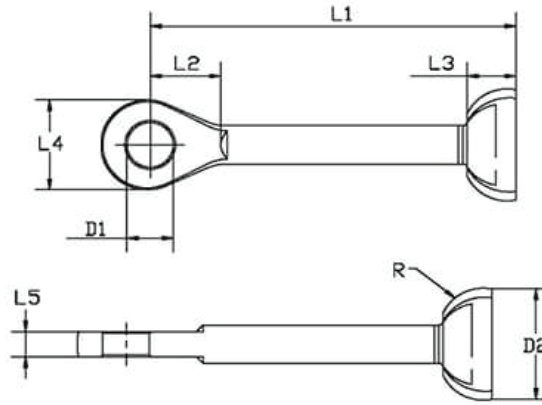

## Swage Stemball Eye - 316 Stainless Steel

Code	Wire Ø (mm)	L1 (mm)	L2 (mm)	L3 (mm)	L4 (mm)	L5 (mm)	D1 (mm)	D2 (mm)	R (mm)
SSTE-060	6	98.5	15.5	11	25	8	13	26	10
SSTE-070	7	106	18.5	10	27	9	13	26	10
SSTE-080	8	128	21.5	12	30	10	16.5	34	10

### A note about dimensional information

Please be aware that dimensions published on our site should be treated as indicative.

We publish dimensions to the best of our ability, however manufacturers can, from time to time, make small alterations to their designs.