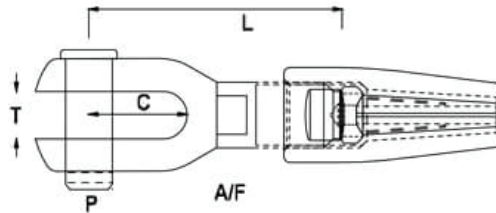

Swageless Fork - Compression Fork - Stainless Steel

| Code | Wire Ø | P | C | T | L | A/F | |
|-------------|----------------|------|------|------|------|------|-----|
| 1 x 19 Wire | 7x7, 7x19 Wire | (mm) | (mm) | (mm) | (mm) | (mm) | |
| CTF-030 | CTF-030-7 | 3 | 6 | 13 | 6.3 | 30 | 9.5 |
| CTF-040 | CTF-040-7 | 4 | 8 | 16 | 8 | 40 | 11 |
| CTF-050 | CTF-050-7 | 5 | 9.5 | 19 | 10 | 47 | 14 |
| CTF-060 | CTF-060-7 | 6 | 11 | 22 | 11 | 50 | 19 |
| CTF-070 | CTF-070-7 | 7 | 12 | 25 | 12.7 | 58 | 20 |
| CTF-080-DS | CTF-080-DS-7 | 8 | 12 | 25 | 12.7 | 63 | 22 |
| CTF-080 | CTF-080-7 | 8 | 14 | 28 | 14 | 70 | 22 |
| CTF-080-US | CTF-080-US-7 | 8 | 16 | 32 | 16 | 72 | 26 |
| CTF-100 | CTF-100-7 | 10 | 16 | 32 | 16 | 78 | 26 |
| CTF-120 | CTF-120-7 | 12 | 19 | 38 | 19 | 93 | 32 |
| CTF-140 | CTF-140-7 | 14 | 22 | 45 | 22.2 | 106 | 36 |
| CTF-160 | CTF-160-7 | 16 | 25.4 | 50 | 25.4 | 126 | 40 |
| CTF-190 | CTF-190-7 | 19 | 28 | 58 | 28.6 | 133 | 44 |
| CTF-220 | CTF-220-7 | 22 | 32 | 64 | 32 | 146 | 52 |
| CTF-260 | CTF-260-7 | 26 | 37 | 70 | 35 | 167 | 64 |

A note about dimensional information

Please be aware that dimensions published on our site should be treated as indicative.

We publish dimensions to the best of our ability, however manufacturers can, from time to time, make small alterations to their designs.