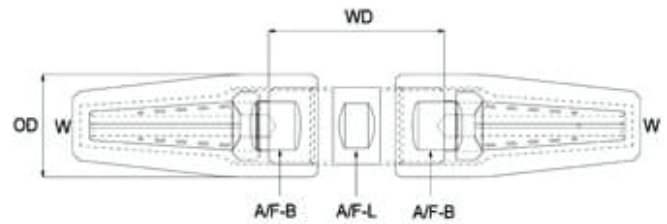

## Swageless Splice Link - Compression Link

Code		Wire Ø (mm)	WD (mm)	A/F - L (mm)	A/F- B (mm)	OD (mm)
1 x 19 Wire	7x7, 7x19 Wire					
CTL-030	CTL-030-7	3	26	6	9.5	11
CTL-040	CTL-040-7	4	27	8	11	13
CTL-050	CTL-050-7	5	33	9	14	16
CTL-060	CTL-060-7	6	35	11	17	19
CTL-070	CTL-070-7	7	43	13	20	22
CTL-080	CTL-080-7	8	55	16	22	26
CTL-100	CTL-100-7	10	62	17	26	30
CTL-120	CTL-120-7	12	72	22	32	38
CTL-140	CTL-140-7	14	85	24	36	45
CTL-160	CTL-160-7	16	97	28	40	47
CTL-190	CTL-190-7	19	97	32	44	51
CTL-220	CTL-220-7	22	111	34	52	58
CTL-260	CTL-260-7	26	131	44	64	77

A note about dimensional information

Please be aware that dimensions published on our site should be treated as indicative.

We publish dimensions to the best of our ability, however manufacturers can, from time to time, make small alterations to their designs.