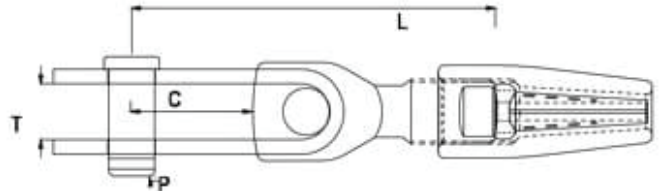

Swageless Toggle - Compression Toggle

Code	Wire Ø	P	C	T	L	
1 x 19 Wire	7x7, 7x19 Wire	(mm)	(mm)	(mm)	(mm)	
CTT-030	CTT-030-7	3	6	16	8	45
CTT-040	CTT-040-7	4	8	20	10	57
CTT-050	CTT-050-7	5	9.5	25	11	71
CTT-060	CTT-060-7	6	11	26	14	80
CTT-070	CTT-070-7	7	12	29	16	90
CTT-080-DS	CTT-080-DS-7	8	12	29	16	93
CTT-080	CTT-080-7	8	16	40	19	116
CTT-100	CTT-100-7	10	16	40	19	119
CTT-120	CTT-120-7	12	19	54	22	157
CTT-140	CTT-140-7	14	22	60	24	174
CTT-160	CTT-160-7	16	25.4	70	28	194
CTT-190	CTT-190-7	19	28	80	30	215
CTT-220	CTT-220-7	22	32	85	34	235
CTT-260	CTT-260-7	26	35	105	38	296

A note about dimensional information

Please be aware that dimensions published on our site should be treated as indicative.

We publish dimensions to the best of our ability, however manufacturers can, from time to time, make small alterations to their designs.