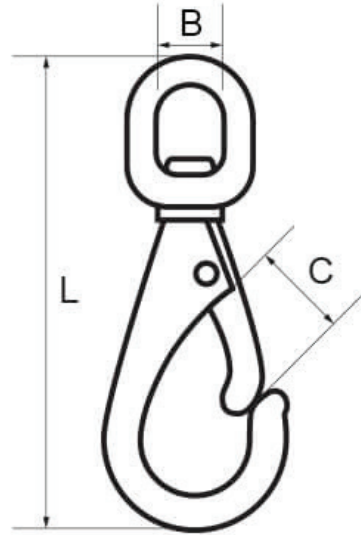

Swivel Eye Boat Snap - Stainless Steel

Code	L (mm)	B (mm)	C (mm)
SEBS-065	69	14	10
SEBS-082	86	21	11
SEBS-094	100	21	12
SEBS-115	118	21	16

A note about dimensional information

Please be aware that dimensions published on our site should be treated as indicative.

We publish dimensions to the best of our ability, however manufacturers can, from time to time, make small alterations to their designs.

If your dimensional criteria is critical please do contact us prior to making your purchase to let us know and we will do our best to fulfil your requirements.