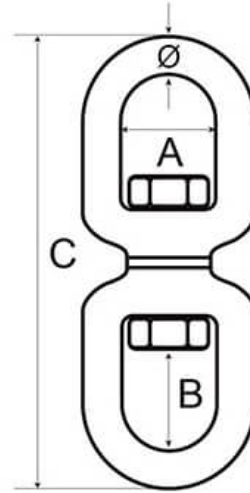

Swivel - Eye to Eye - Stainless Steel

Code	Ø (mm)	A (mm)	B (mm)	C (mm)
EES-050	5	13	13	60
EES-060	6	15	15	65
EES-080	8	20	22	90
EES-100	10	24	27	115
EES-130	13	32	35	154
EES-160	16	39	45	188
EES-190	19	41	50	231

A note about dimensional information

Please be aware that dimensions published on our site should be treated as indicative.

We publish dimensions to the best of our ability, however manufacturers can, from time to time, make small alterations to their designs.