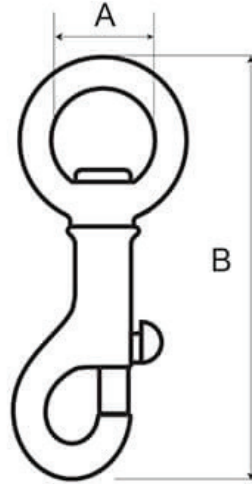

## Swivel Eye Snap Hook - Nickle Plated Bronze

Code	A (mm)	B (mm)
SESH-65	10	65.5
SESH-68	12	68
SESH-80	16	80
SESH-82	21	82
SESH-90	25	90
SESH-110	28	110
SESH-121	32	121

### A note about dimensional information

Please be aware that dimensions published on our site should be treated as indicative.

We publish dimensions to the best of our ability, however manufacturers can, from time to time, make small alterations to their designs.