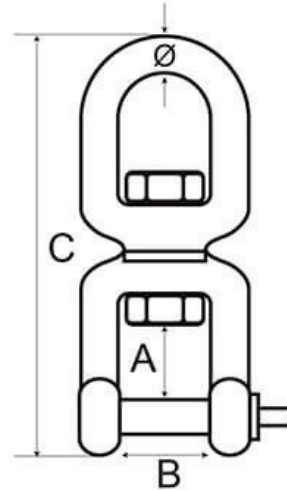

## Swivel - Jaw to Eye - Stainless Steel

Code	Ø (mm)	A (mm)	B (mm)	C (mm)
JES-060	6	11	12	66
JES-080	8	16	16	94
JES-100	10	22	22	118
JES-130	13	28	28	152
JES-160	16	37	37	186
JES-190	19	45	45	229

### A note about dimensional information

Please be aware that dimensions published on our site should be treated as indicative.

We publish dimensions to the best of our ability, however manufacturers can, from time to time, make small alterations to their designs.