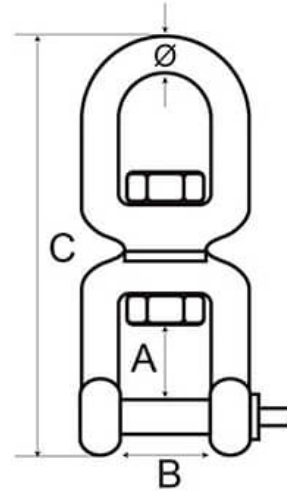

Swivel - Jaw to Eye - Stainless Steel

Code	Ø (mm)	A (mm)	B (mm)	C (mm)
JES-060	6	11	12	66
JES-080	8	16	16	94
JES-100	10	22	22	118
JES-130	13	28	28	152
JES-160	16	37	37	186
JES-190	19	45	45	229

A note about dimensional information

Please be aware that dimensions published on our site should be treated as indicative.

We publish dimensions to the best of our ability, however manufacturers can, from time to time, make small alterations to their designs.