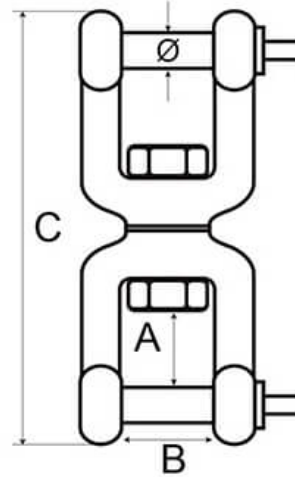

Swivel - Jaw to Jaw - Stainless Steel

Code	Ø (mm)	A (mm)	B (mm)	C (mm)
JJS-050	5	11	10	60
JJS-060	6	11	12	66
JJS-080	8	16	16	88
JJS-100	10	22	20	118
JJS-130	13	28	28	152
JJS-160	16	37	34	188
JJS-190	19	45	38	229

A note about dimensional information

Please be aware that dimensions published on our site should be treated as indicative.

We publish dimensions to the best of our ability, however manufacturers can, from time to time, make small alterations to their designs.