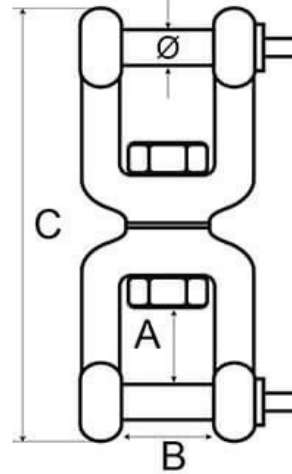

Swivel - Jaw to Jaw - Stainless Steel

Code	Ø (mm)	A (mm)	B (mm)	C (mm)
JJS-050	5	11	10	60
JJS-060	6	11	12	66
JJS-080	8	16	16	88
JJS-100	10	22	20	118
JJS-130	13	28	28	152
JJS-160	16	37	34	188
JJS-190	19	45	38	229

A note about dimensional information

Please be aware that dimensions published on our site should be treated as indicative.

We publish dimensions to the best of our ability, however manufacturers can, from time to time, make small alterations to their designs.