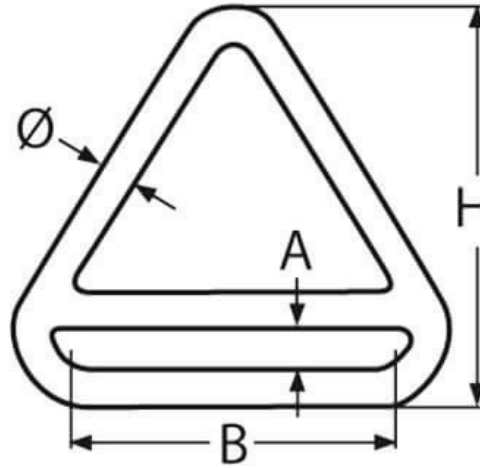

Triangle Ring with Cross Bar - 316 Stainless Steel

| Code | Ø (mm) | A (mm) | B (mm) | H (mm) | Break Load (kg) |
|--------|-----------|-----------|-----------|-----------|--------------------|
| TRB-05 | 5 | 5 | 53 | 52 | 1300 |
| TRB-06 | 6 | 5 | 54 | 53 | 2000 |
| TRB-08 | 8 | 5 | 56 | 62 | 2800 |

A note about dimensional information

Please be aware that dimensions published on our site should be treated as indicative.

We publish dimensions to the best of our ability, however manufacturers can, from time to time, make small alterations to their designs.