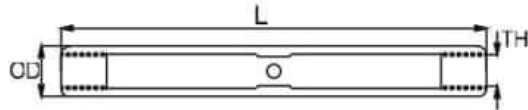

## Turnbuckle Body - UNF Thread

Code	TH (Inch)	Wire (mm)	OD (mm)	L (mm)
CB-1/4	1/4	3	9.5	86
CB-5/16	5/16	4	12	98
CB-3/8	3/8	5	15	124
CB-7/16	7/16	6	17	136
CB-1/2	1/2	7	19	164
CB-5/8	5/8	8	25.4	210
CB-3/4	3/4	12	28.5	248
CB-7/8	7/8	14	35	278
CB-1	1	16	38	332
CB-1 1/8	1 1/8	19	44.5	269
CB-1 1/4	1 1/4	22	50.8	400
CB-1 3/8	1 3/8	26	54	460

A note about dimensional information

Please be aware that dimensions published on our site should be treated as indicative.

We publish dimensions to the best of our ability, however manufacturers can, from time to time, make small alterations to their designs.