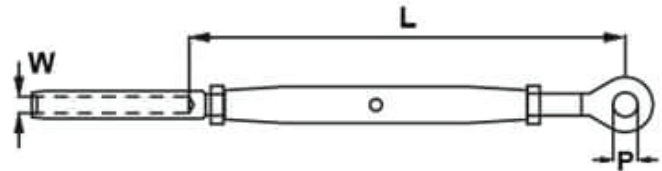

Turnbuckle - Eye to Swage Stud

Code	TH (Inch)	Wire (mm)	P Eye (mm)	T (mm)	Min L (mm)	Max L (mm)
CBES-030-1/4	1/4	3	6	6	120	185
CBES-040-5/16	5/16	4	8	7	140	215
CBES-050-3/8	3/8	5	9.5	8	170	265
CBES-060-7/16	7/16	6	11	9.5	185	285
CBES-070-1/2	1/2	7	12	11	220	345
CBES-080-1/2	1/2	8	12	11	225	350
CBES-080-5/8	5/8	8	14.3	14	285	415
CBES-100-5/8	5/8	10	16	15	290	420
CBES-120-3/4	3/4	12	19	18	335	495
CBES-140-7/8	7/8	14	22.2	22	375	570
CBES-160-1	1	16	25.4	24	440	680
CBES-190-11/8	1 1/8	19	28.6	28	495	765
CBES-220-11/4	1 1/4	22	32	32	535	820
CBES-260-13/8	1 3/8	26	35	34	615	940

A note about dimensional information

Please be aware that dimensions published on our site should be treated as indicative.

We publish dimensions to the best of our ability, however manufacturers can, from time to time, make small alterations to their designs.