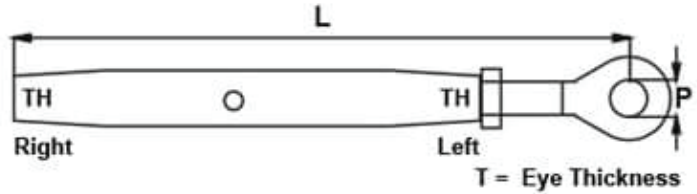

## Turnbuckle - Eye to Blank

Code	TH (Inch)	Wire (mm)	P (mm)	T (mm)	Min L (mm)	Max L (mm)
CBEB-1/4-030	1/4	3	6.3	6	100	135
CBEB-5/16-040	5/16	4	8	7	120	160
CBEB-3/8-050	3/8	5	9.5	8	150	200
CBEB-7/16-060	7/16	6	11.1	9.5	165	220
CBEB-1/2-070	1/2	7	12.7	11	200	265
CBEB-5/8-080	5/8	8	14.3	14	255	330
CBEB-5/8-100	5/8	10	16	15	260	335
CBEB-3/4-120	3/4	12	19	28	295	380
CBEB-7/8-140	7/8	14	22.2	22	330	430
CBEB-1-160	1	16	25.4	24	390	510
CBEB-11/8-190	1 1/8	19	28.6	28	445	580
CBEB-11/4-220	1 1/4	22	32	32	480	620
CBEB-13/8-260	1 3/8	26	35	34	545	710

A note about dimensional information

Please be aware that dimensions published on our site should be treated as indicative.

We publish dimensions to the best of our ability, however manufacturers can, from time to time, make small alterations to their designs.