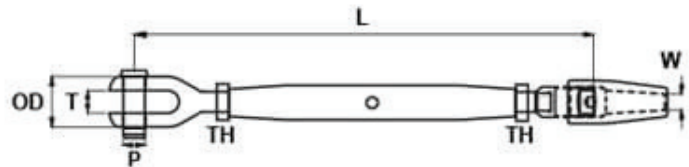

## Turnbuckle - Fork to Swageless Stud

Code	TH (inch)	Wire (mm)	P (mm)	T (mm)	Min L (mm)	Max L (mm)
CBFC-030-1/4	1/4	3	6	6.2	134	204
CBFC-040-5/16	5/16	4	8	7.9	158.5	236.5
CBFC-050-3/8	3/8	5	9.5	9.9	190.5	290.5
CBFC-060-7/16	7/16	6	11	10.9	211	319
CBFC-070-1/2	1/2	7	12	12.7	247.5	379.5
CBFC-080-1/2	1/2	8	12	12.7	255.5	387.5
CBFC-080-5/8	5/8	8	14.3	15.8	323.5	479.5
CBFC-100-5/8	5/8	10	16	15.8	329	485
CBFC-120-3/4	3/4	12	19	17.8	384.5	555.5
CBFC-140-7/8	7/8	14	22	22	429	626
CBFC-160-1	1	16	25.4	25	506	745
CBFC-190-1 1/8	1 1/8	19	28	28.2	560.5	830.5
CBFC-220-1 1/4	1 1/4	22	32	31.8	605.5	889.5
CBFC-260-1 3/8	1 3/8	26	35	34.8	699	1023

A note about dimensional information

Please be aware that dimensions published on our site should be treated as indicative.

We publish dimensions to the best of our ability, however manufacturers can, from time to time, make small alterations to their designs.