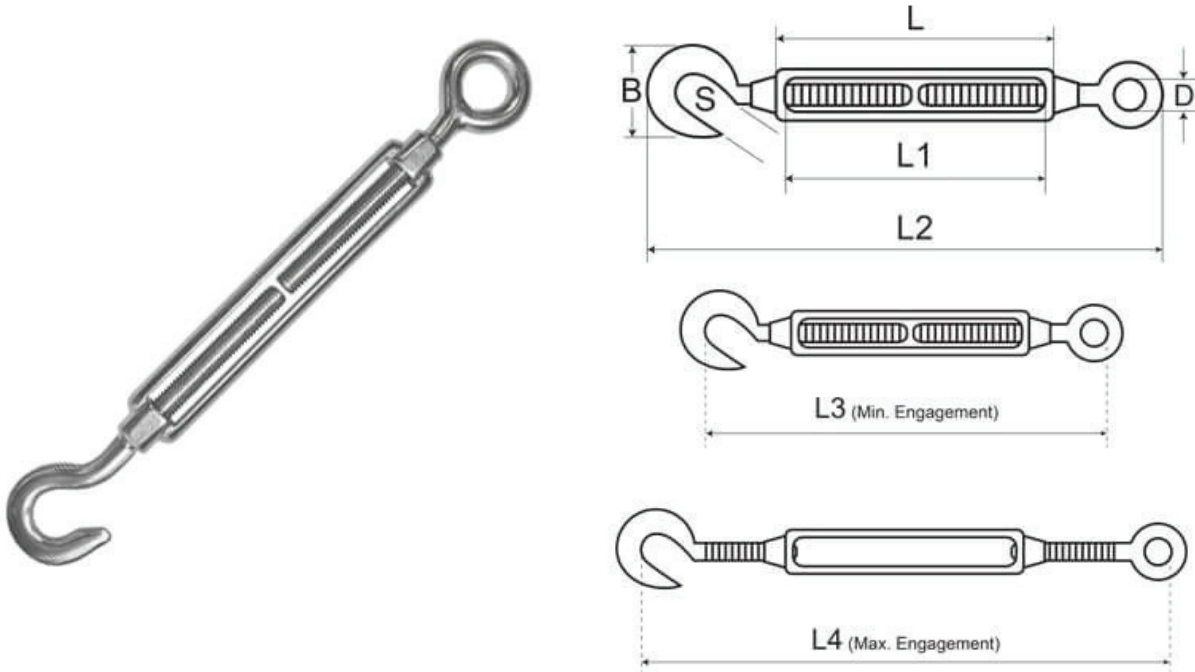

Open Body Turnbuckle - Hook and Eye

Option	Code	L (mm)	L1 (mm)	L2 (mm)	L3 (mm)	L4 (mm)	B (mm)	D (mm)	S (mm)
4mm	OBTHE-04	58	44	94	88	128	15	6	6
5mm	OBTHE-05	70	55	120	100	150	18	8	9
6mm	OBTHE-06	90	68	140	132	198	22	10	10
8mm	OBTHE-08	120	95	192	178	260	30	14	11
10mm	OBTHE-10	150	120	240	220	320	36	16	12
12mm	OBTHE-12	200	168	295	274	425	45	18	14
16mm	OBTHE-16	250	210	390	n/a	n/a	47	26	16
20mm	OBTHE-20	300	245	440	431	652	50	30	18

A note about dimensional information

Please be aware that dimensions published on our site should be treated as indicative.

We publish dimensions to the best of our ability, however manufacturers can, from time to time, make small alterations to their designs.