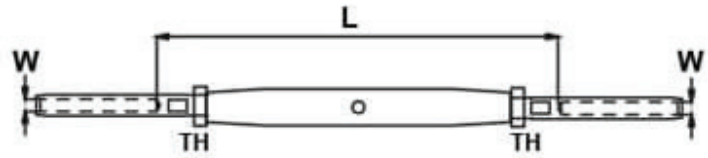

## Turnbuckle - Swage Stud to Stud

Code	TH (Inch)	W (mm)	Min L (mm)	Max L (mm)
CBSS-030-1/4	1/4	3	115	180
CBSS-040-5/16	5/16	4	135	210
CBSS-050-3/8	3/8	5	165	260
CBSS-060-7/16	7/16	6	180	280
CBSS-070-1/2	1/2	7	215	340
CBSS-080-1/2	1/2	8	220	345
CBSS-080-5/8	5/8	9	275	405
CBSS-100-5/8	5/8	10	280	410
CBSS-120-3/4	3/4	12	325	480
CBSS-140-7/8	7/8	14	370	550
CBSS-160-1	1	16	430	640
CBSS-190-1 1/8	1 1/8	19	480	720
CBSS-220-1 1/4	1 1/4	22	525	785
CBSS-260-1 3/8	1 3/8	26	590	888

A note about dimensional information

Please be aware that dimensions published on our site should be treated as indicative.

We publish dimensions to the best of our ability, however manufacturers can, from time to time, make small alterations to their designs.