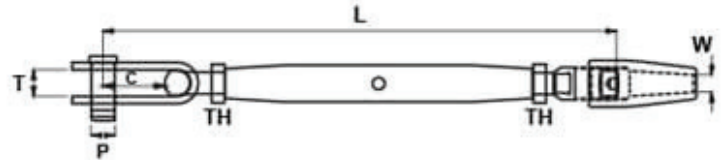

Turnbuckle - Fork to Swageless Stud

| Code | TH (inch) | Wire (mm) | P (mm) | C (mm) | T (mm) | Min L (mm) | Max L (mm) |
|---------------|--------------|--------------|-----------|-----------|-----------|---------------|---------------|
| CBTC-030-1/4 | 1/4 | 3 | 6 | 16 | 7.7 | 152 | 217 |
| CBTC-040-5/16 | 5/16 | 4 | 8 | 16.5 | 9 | 173 | 246 |
| CBTC-050-3/8 | 3/8 | 5 | 9.5 | 20.4 | 10.3 | 209 | 304 |
| CBTC-060-7/16 | 7/16 | 6 | 11 | 28 | 14 | 236 | 338 |
| CBTC-070-1/2 | 1/2 | 7 | 12 | 30.3 | 14.2 | 274 | 399 |
| CBTC-080-1/2 | 1/2 | 8 | 12 | 30.3 | 14.2 | 282 | 407 |
| CBTC-080-5/8 | 5/8 | 8 | 16 | 39.4 | 17.5 | 360 | 508 |
| CBTC-100-5/8 | 5/8 | 10 | 16 | 39.4 | 17.5 | 365 | 513 |
| CBTC-120-3/4 | 3/4 | 12 | 19 | 55 | 22 | 436 | 598 |
| CBTC-140-7/8 | 7/8 | 14 | 22 | 60 | 24 | 489 | 676 |
| CBTC-160-1 | 1 | 16 | 25.4 | 70 | 28 | 573 | 802 |
| CBTC-190-11/8 | 1 1/8 | 19 | 28 | 80 | 32 | 641 | 900 |
| CBTC-220-11/4 | 1 1/4 | 22 | 32 | 85 | 36 | 692 | 963 |
| CBTC-260-13/8 | 1 3/8 | 26 | 35 | 105 | 38 | 805 | 1120 |

A note about dimensional information

Please be aware that dimensions published on our site should be treated as indicative.

We publish dimensions to the best of our ability, however manufacturers can, from time to time, make small alterations to their designs.