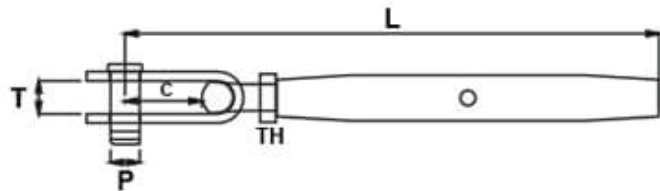

Turnbuckle - Toggle to Blank

Code	TH (Inch)	Wire (mm)	P (mm)	C (mm)	T (mm)	Min L (mm)	Max L (mm)
CBTB-1/4	1/4	3	6	16	8	130	160
CBTB-5/16	5/16	4	8	24	10	150	190
CBTB-3/8	3/8	5	9.5	25	11	180	225
CBTB-7/16	7/16	6	11	32	14	200	250
CBTB-1/2	1/2	7	12	37	16	230	290
CBTB-5/8-14	5/8	8	14.3	45	19	305	370
CBTB-5/8-16	5/8	10	16	45	19	305	370
CBTB-3/4	3/4	12	19	55	22	370	450
CBTB-7/8	7/8	14	22	60	24	420	510
CBTB-1	1	16	25	70	28	495	600
CBTB-1 1/8	1 1/8	19	28	80	32	560	695
CBTB-1 1/4	1 1/4	22	32	85	36	603	745
CBTB-1 3/8	1 3/8	26	35	105	38	695	858

A note about dimensional information

Please be aware that dimensions published on our site should be treated as indicative.

We publish dimensions to the best of our ability, however manufacturers can, from time to time, make small alterations to their designs.