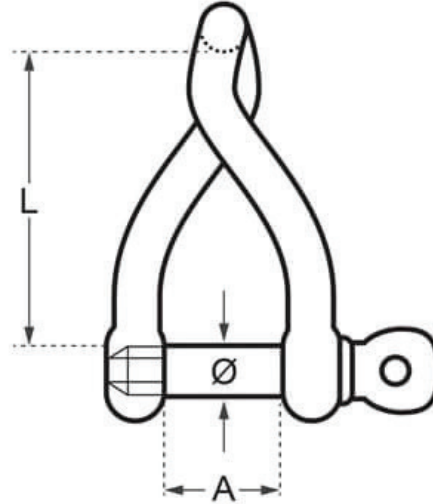

Twist Shackle - Screw Pin - Essential Range

Option	Code	\varnothing (mm)	A (mm)	L (mm)
5mm Shackle	ECT-050-S	5	10	27
6mm Shackle	ECT-060-S	6	12	30
8mm Shackle	ECT-080-S	8	16	42
10mm Shackle	ECT-100-S	10	20	55
12mm Shackle	ECT-120-S	12	24	65

A note about dimensional information

Please be aware that dimensions published on our site should be treated as indicative.

We publish dimensions to the best of our ability, however manufacturers can, from time to time, make small alterations to their designs.