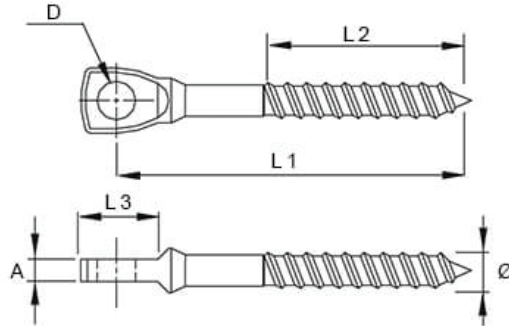

Vine Eye - Wood Screw Thread - Stainless Steel

Code	Ø (mm)	L1 (mm)	L2 (mm)	L3 (mm)	A (mm)	D (mm)
SE-050	5	48	24	12	3	5.3
SE-060	6	60	35	13	3.8	6.3

A note about dimensional information

Please be aware that dimensions published on our site should be treated as indicative.