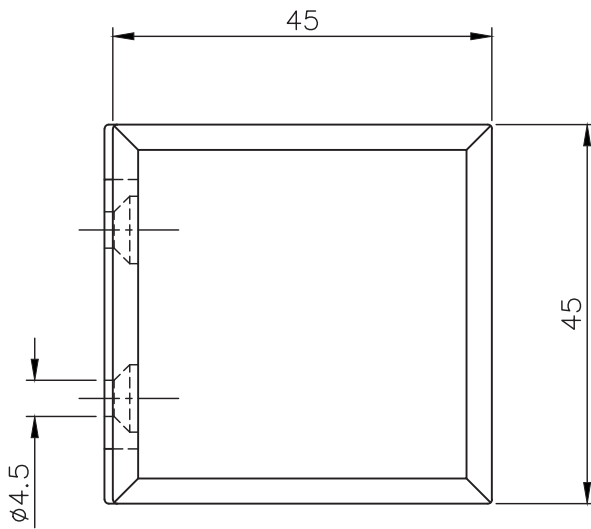

Square Wall Mount Glass Clamp for Glass Walls and Shower Cubicles

Options:

Material:	Stainless steel AISI 304	Weight: 0,120 kg		
Finish:	Stainless steel design 40.4115.090.12	Chrome design 40.4115.090.10	Anthracite design 40.4115.090.26	

* drawing shows 8mm glass

Square Wall Mount Glass Clamp for Glass Walls and Shower Cubicles

Glass preparation: