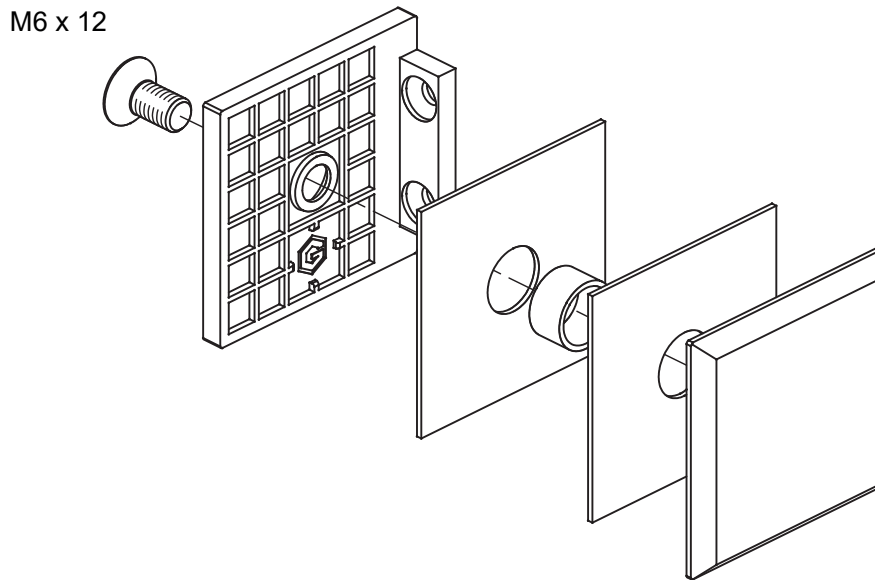

Square Wall Mount Glass Clamp for Glass Walls and Shower Cubicles

Options:

Material:	Stainless steel AISI 304	Weight: 0,120 kg		
Finish:	Stainless steel design 40.4115.090.12	Chrome design 40.4115.090.10	Anthracite design 40.4115.090.26	

* drawing shows 8mm glass

Square Wall Mount Glass Clamp for Glass Walls and Shower Cubicles

Glass preparation: