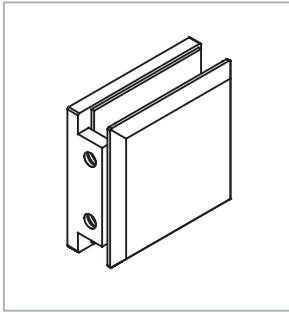

Square Wall Mount Glass Clamp for Glass Walls and Shower Cubicles

Options:

Material:	Stainless steel AISI 304	Weight: 0,120 kg		
Finish:	Stainless steel design 40.4115.090.12	Chrome design 40.4115.090.10	Anthracite design 40.4115.090.26	

* drawing shows 8mm glass

Square Wall Mount Glass Clamp for Glass Walls and Shower Cubicles

Glass preparation: