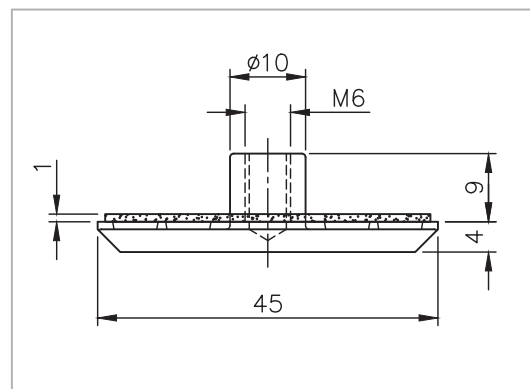

Square Wall Mount Glass Clamp for Glass Walls and Shower Cubicles

Options:

Material:	Stainless steel AISI 304	Weight: 0,120 kg		
Finish:	Stainless steel design 40.4115.090.12	Chrome design 40.4115.090.10	Anthracite design 40.4115.090.26	

* drawing shows 8mm glass

Square Wall Mount Glass Clamp for Glass Walls and Shower Cubicles

Glass preparation: