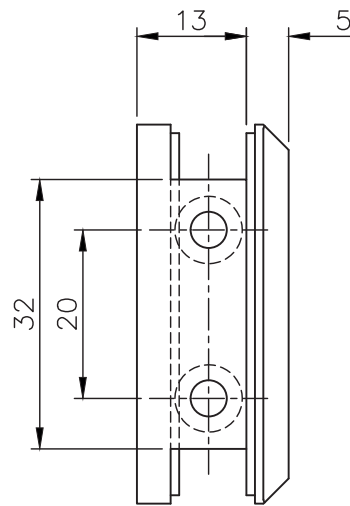

Square Wall Mount Glass Clamp for Glass Walls and Shower Cubicles

Options:

Material:	Stainless steel AISI 304	Weight: 0,120 kg		
Finish:	Stainless steel design 40.4115.090.12	Chrome design 40.4115.090.10	Anthracite design 40.4115.090.26	

* drawing shows 8mm glass

Square Wall Mount Glass Clamp for Glass Walls and Shower Cubicles

Glass preparation: