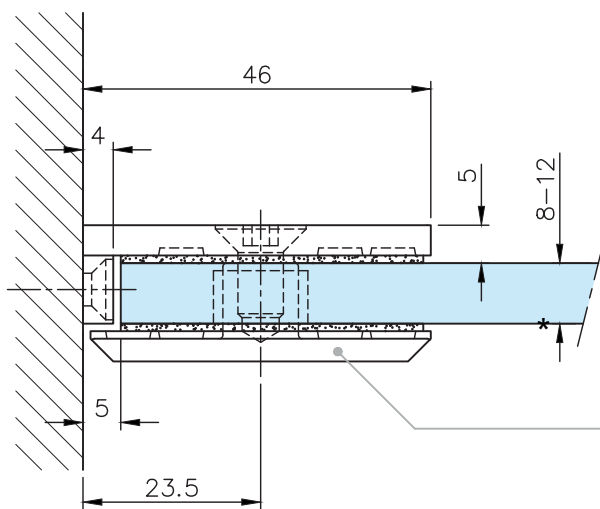

Square Wall Mount Glass Clamp for Glass Walls and Shower Cubicles

Options:

Material:	Stainless steel AISI 304	Weight: 0,120 kg		
Finish:	Stainless steel design 40.4115.090.12	Chrome design 40.4115.090.10	Anthracite design 40.4115.090.26	

* drawing shows 8mm glass

Square Wall Mount Glass Clamp for Glass Walls and Shower Cubicles

Glass preparation: