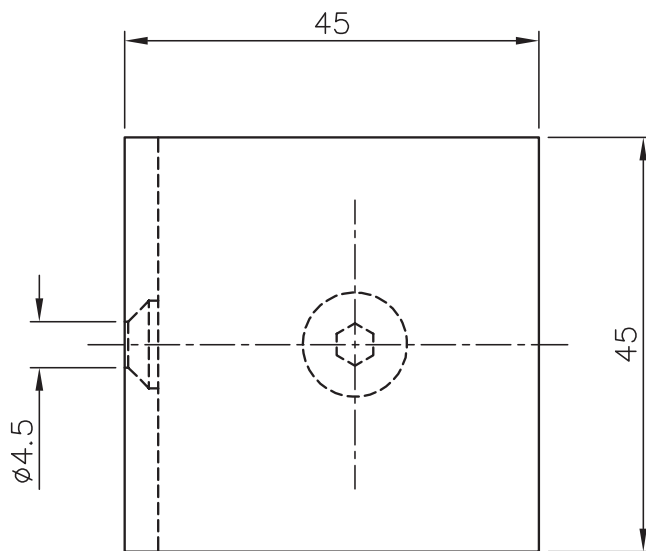

Square Wall Mount Glass Clamp - Matt Brass Effect

Options:

Material: Stainless steel AISI 304

Weight: 0,12 kg

Finish: Matt brass design
40.4115.090.12

drawing shows 8mm glass

Square Wall Mount Glass Clamp - Matt Brass Effect