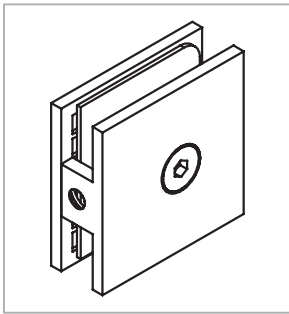

Square Wall Mount Glass Clamp - Matt Brass Effect

Options:

Material: Stainless steel AISI 304

Weight: 0,12 kg

Finish: Matt brass design
40.4115.090.12

drawing shows 8mm glass

Square Wall Mount Glass Clamp - Matt Brass Effect