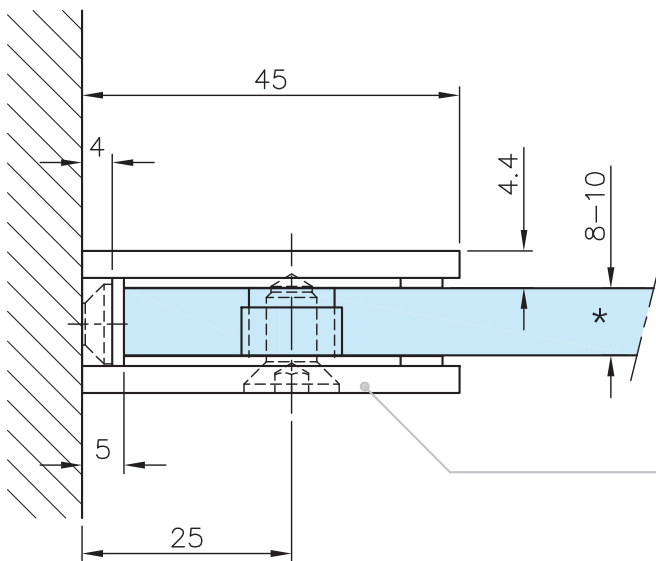

Square Wall Mount Glass Clamp - Matt Brass Effect

Options:

Material: Stainless steel AISI 304

Weight: 0,12 kg

Finish: Matt brass design
40.4115.090.12

drawing shows 8mm glass

Square Wall Mount Glass Clamp - Matt Brass Effect

Glass preparation: