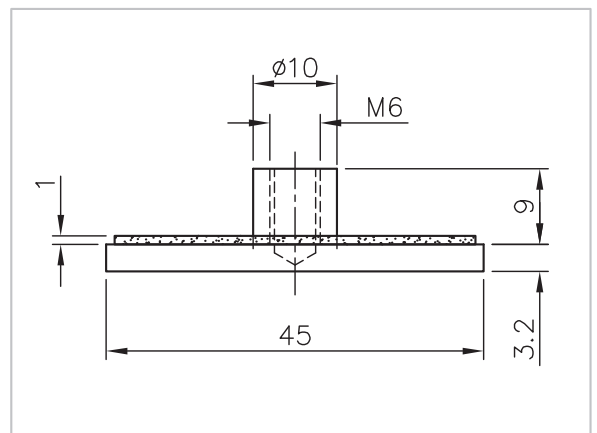

Square Wall Mount Glass Clamp - Matt Brass Effect

Options:

Material: Stainless steel AISI 304

Weight: 0,12 kg

Finish: Matt brass design
40.4115.090.12

drawing shows 8mm glass

Square Wall Mount Glass Clamp - Matt Brass Effect