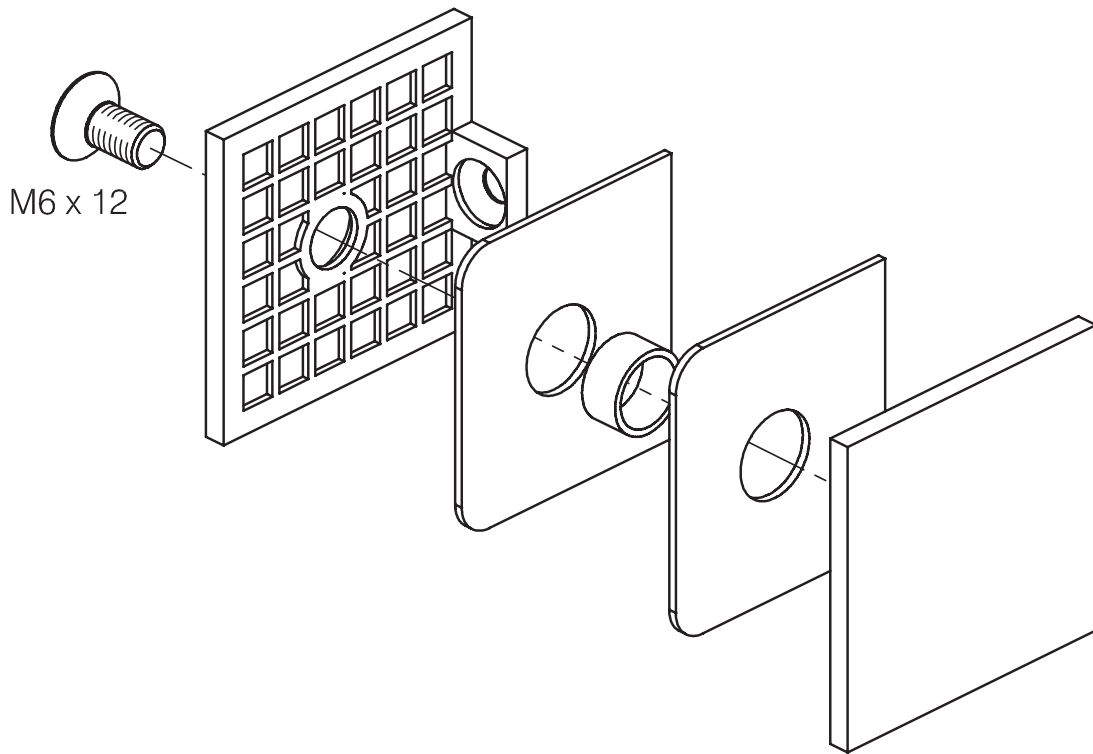

Square Wall Mount Glass Clamp - Matt Brass Effect

Options:

Material: Stainless steel AISI 304

Weight: 0,12 kg

Finish: Matt brass design
40.4115.090.12

drawing shows 8mm glass

Square Wall Mount Glass Clamp - Matt Brass Effect