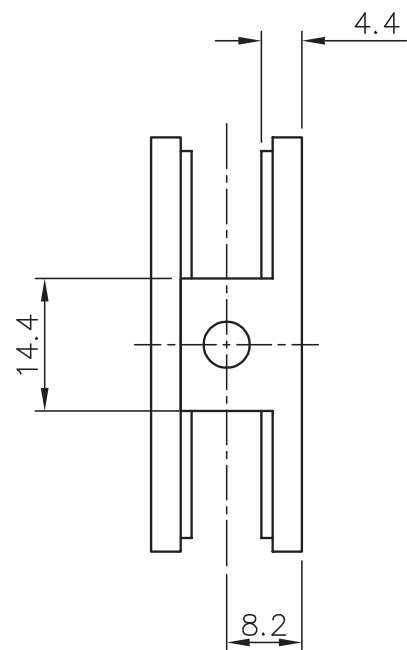

Square Wall Mount Glass Clamp - Matt Brass Effect

Options:

Material: Stainless steel AISI 304

Weight: 0,12 kg

Finish: Matt brass design
40.4115.090.12

drawing shows 8mm glass

Square Wall Mount Glass Clamp - Matt Brass Effect