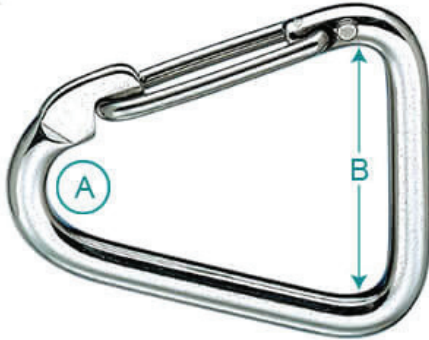

Wichard Carabiner - Delta - Stainless Steel

Code	Diameter (mm)	Length (mm)	A (mm)	B (mm)	SWL (kg)	WLL (kg)	Break Load (kg)
WD-2345	8	80	13	40	720	240	1200
WD-2346	10	100	16	50	1120	440	2200

A note about dimensional information