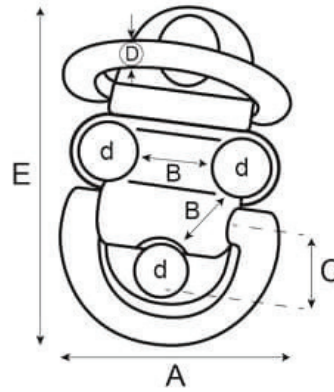

## Wichard Double Folding Pad Eye

Code	D (mm)	A (mm)	B (mm)	C (mm)	d (mm)	E (mm)	Working Load (kg)	Break Load (kg)
WD-6564	6	45	27	14	6.4	90	1440	2500
WD-6565	8	59	35	17	8.5	81	2400	4300
WD-6566	10	75	45	23	10.5	125	4560	9000

### A note about dimensional information

Please be aware that dimensions published on our site should be treated as indicative.

We publish dimensions to the best of our ability, however manufacturers can, from time to time, make small alterations to their designs.