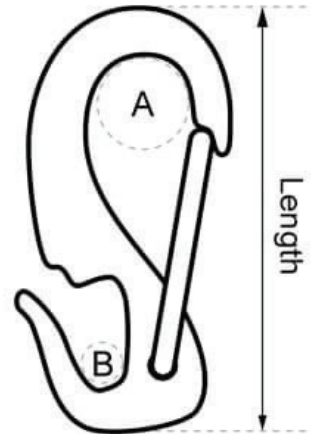

## Wichard Sail Snap Hook

Code	A (mm)	B (mm)	Length (mm)	Working Load (kg)	Break Load (kg)	Weight (g)
WD-2486	7.5	6.5	50	160	300	22
WD-2483	9	8	55	240	400	37
WD-2487	11	10	65	400	550	59
WD-2489	13	11.5	80	560	800	100
WD-2488	17	13	90	800	1050	143
WD-2490	24	15	110	960	1300	224

### A note about dimensional information

Please be aware that dimensions published on our site should be treated as indicative.

We publish dimensions to the best of our ability, however manufacturers can, from time to time, make small alterations to their designs.