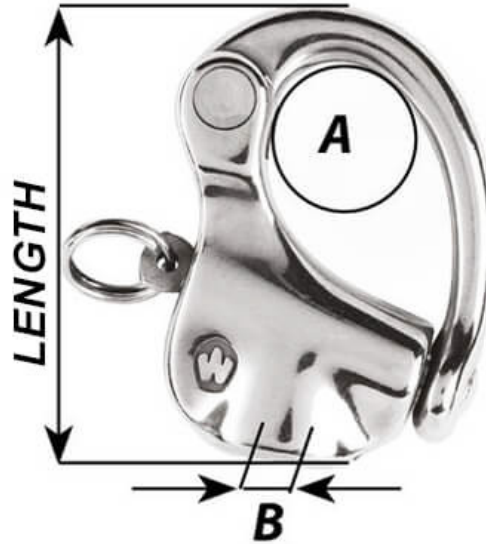

Wichard Snap Shackle without Swivel - Female Thread

| Code | Length (mm) | A (mm) | C (mm) | Weight (kg) |
|----------|-------------|--------|-----------|-------------|
| WD-72473 | 45 | 16 | M7 x 75 | 0.042 |
| WD-72475 | 60 | 21 | M9 x 75 | 0.096 |
| WD-72477 | 80 | 26 | M12 x 100 | 0.222 |

A note about dimensional information

Please be aware that dimensions published on our site should be treated as indicative.

We publish dimensions to the best of our ability, however manufacturers can, from time to time, make small alterations to their designs.