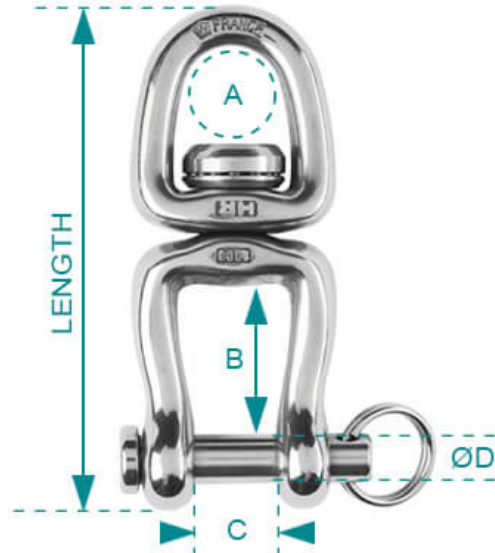

Wichard Swivel - Eye to Jaw - Clevis Pin

Code	Length (mm)	A (mm)	B (mm)	C (mm)	ØD (mm)	Working Load (kg)	Break Load (kg)	Weight (kg)
WD-2464	70	14	21	11	7	1600	2800	0.087
WD-2465	105	19	31	18	11	3200	6000	0.280

A note about dimensional information

Please be aware that dimensions published on our site should be treated as indicative.

We publish dimensions to the best of our ability, however manufacturers can, from time to time, make small alterations to their designs.