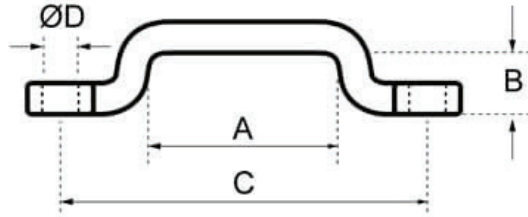

Webbing Lacing Eye - Wichard

Code	A (mm)	B (mm)	C (mm)	ØD (mm)	Weight (g)
WD-9211	28	5	54	4	7
WD-9212	34	10	65	5	13
WD-9213	50	23	82	5	18

A note about dimensional information

Please be aware that dimensions published on our site should be treated as indicative.