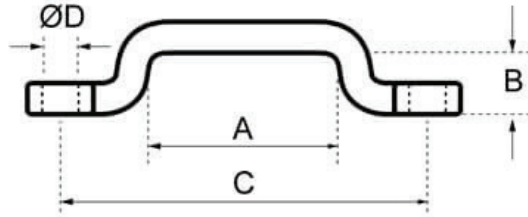

## Webbing Lacing Eye - Wichard

Code	A (mm)	B (mm)	C (mm)	ØD (mm)	Weight (g)
WD-9211	28	5	56	4	7
WD-9212	34	10	65	5	13
WD-9213	50	23	86	5	18

### A note about dimensional information

Please be aware that dimensions published on our site should be treated as indicative.

We publish dimensions to the best of our ability, however manufacturers can, from time to time, make small alterations to their designs.