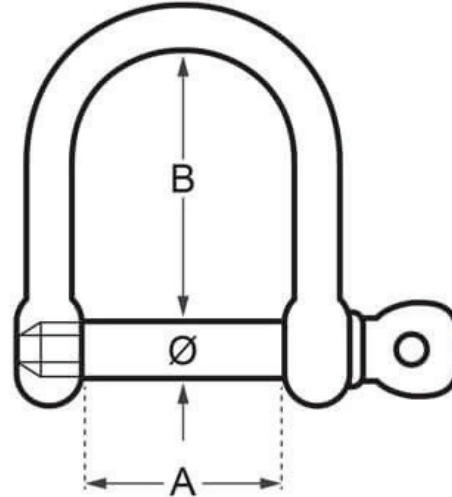

## Wide D Shackle - Screw Pin - Essential Range

| Option       | Code       | Ø<br>(mm) | A<br>(mm) | B<br>(mm) |
|--------------|------------|-----------|-----------|-----------|
| 5mm Shackle  | ECDW-050-S | 5         | 20        | 25        |
| 6mm Shackle  | ECDW-060-S | 6         | 24        | 33        |
| 8mm Shackle  | ECDW-080-S | 8         | 26        | 31        |
| 10mm Shackle | ECDW-100-S | 10        | 41        | 55        |
| 12mm Shackle | ECDW-120-S | 12        | 50        | 66        |

A note about dimensional information

Please be aware that dimensions published on our site should be treated as indicative.

We publish dimensions to the best of our ability, however manufacturers can, from time to time, make small alterations to their designs.