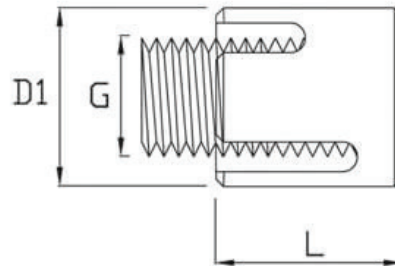

## Wire Rope Cross Clamp - Stainless Steel

Code	Wire (mm)	G	L (mm)	D1 (mm)
CC-03	2	M12	19	20
CC-04	4	M12	21	20
CC-05	5	M12	23	20
CC-06	6	M12	25	20
CC-08	8	M16	36	24

A note about dimensional information

Please be aware that dimensions published on our site should be treated as indicative.