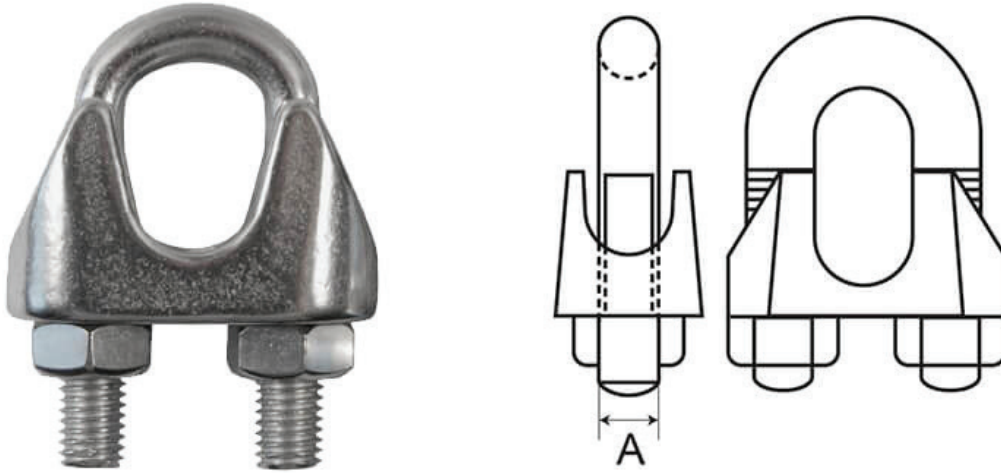

Wire Rope Grip - Stainless Steel

Code	Wire (mm)	A
RG-020	2	M3
RG-030	3	M3
RG-040	4	M4
RG-050	5	M5
RG-060	6	M5
RG-080	8	M6
RG-100	10	M8
RG-130	13	M10
RG-160	16	M12
RG-190	19	M12
RG-220	22	M14

A note about dimensional information