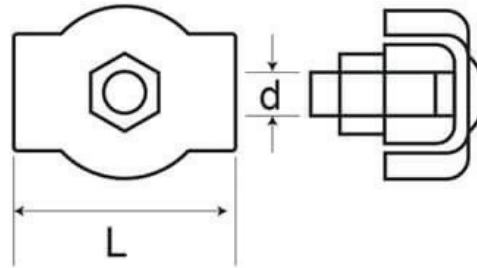

Simplex Wire Rope Grip - Stainless Steel

Code	Wire (mm)	d (mm)	L (mm)
SG-020	2	M4	15
SG-030	3	M4	18
SG-040	4	M5	20
SG-050	5	M5	24
SG-060	6	M6	29
SG-080	8	M6	35

A note about dimensional information

Please be aware that dimensions published on our site should be treated as indicative.