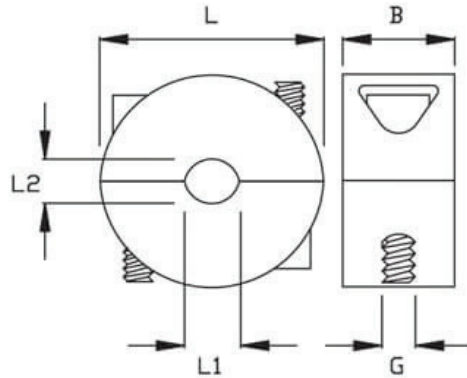

Wire Rope Ring Clamp - Stainless Steel

| Code | Wire (mm) | g (mm) | L (mm) | L1 (mm) | L2 (mm) | B (mm) |
|---------|-----------|--------|--------|---------|---------|--------|
| STOP-03 | 3 | M3 | 15 | 3 | 2.5 | 10 |
| STOP-04 | 4 | M3 | 15 | 4 | 3 | 10 |
| STOP-05 | 5 | M3 | 20 | 5 | 4 | 10 |
| STOP-06 | 6 | M3 | 20 | 6 | 5 | 10 |
| STOP-08 | 8 | M4 | 23 | 8 | 7 | 12 |

A note about dimensional information

Please be aware that dimensions published on our site should be treated as indicative.

We publish dimensions to the best of our ability, however manufacturers can, from time to time, make small alterations to their designs.