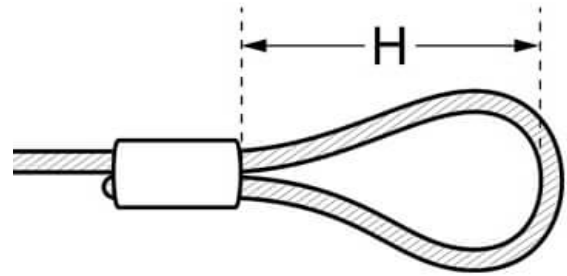

Wire Rope Sling Assembly - Soft Eye - Stainless Steel

Code	Wire Ø (mm)	SWL (Kg)	H (mm)
WRS-015	1.5	17.04	20
WRS-020	2	28	30
WRS-030	3	64	45
WRS-040	4	112.8	45
WRS-050	5	176.8	75
WRS-060	6	256	90
WRS-080	8	454.4	120

A note about dimensional and loading information

Please be aware that dimensions and loads published on our site should be treated as indicative.

We publish this information to the best of our ability, however manufacturers can, from time to time, make small alterations to their designs.