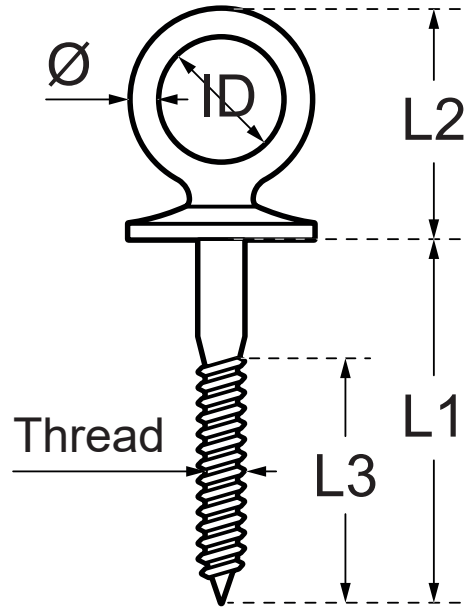

Eye Bolt with Collar - Wood Screw Thread - Stainless Steel

Code	Thread (mm)	L1 (mm)	L2 (mm)	L3 (mm)	Ø (mm)	ID (mm)
EBWTC-06-040	6	40	25.5	30	5	12.5
EBWTC-06-060	6	60	25.5	35	5	12.5
EBWTC-08-050	8	50	30.5	40	6	15
EBWTC-08-080	8	80	30.5	50	6	15
EBWTC-08-100	8	100	30.5	50	6	15
EBWTC-10-060	10	60	40.5	35	8	20
EBWTC-10-100	10	100	40.5	50	8	20
EBWTC-12-100	12	100	50	50	10	25
EBWTC-12-160	12	160	50	50	10	25

A note about dimensional information

Please be aware that dimensions published on our site should be treated as indicative.

We publish dimensions to the best of our ability, however manufacturers can, from time to time, make small alterations to their designs.