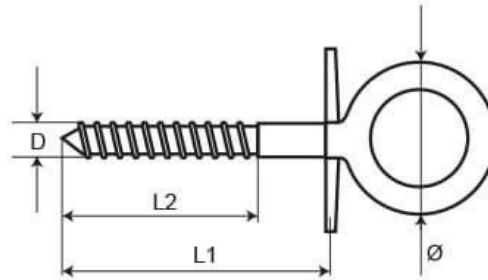

Collared Eye Bolt - Wood Screw Thread - Stainless Steel

Code	A (mm)	B (mm)	C (mm)	Ø (mm)
EBWTP-06-52	6	52	38	20.5
EBWTP-06-58	6	58	38	20.5
EBWTP-08-80	8	80	55	24.8

A note about dimensional information

Please be aware that dimensions published on our site should be treated as indicative.