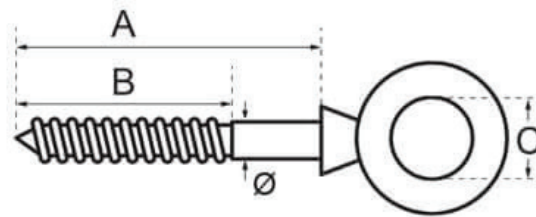

## Eye Bolt - Wood Screw Thread - Stainless Steel

Code	A (mm)	B (mm)	C (mm)	Ø (mm)
EBWT-05-050	50	30	11	5
EBWT-06-060	60	41	14.1	6
EBWT-06-080	80	50	18	7.9
EBWT-10-100	100	60	22	9.7

### A note about dimensional information

Please be aware that dimensions published on our site should be treated as indicative.

We publish dimensions to the best of our ability, however manufacturers can, from time to time, make small alterations to their designs.