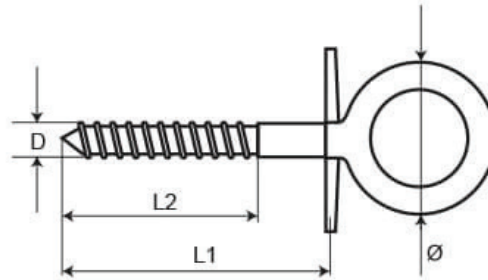

Eye Bolt with Plate - Wood Screw Thread - Stainless Steel

Code	A (mm)	B (mm)	C (mm)	Ø (mm)
EBWTP-08-80	8	80	55	24.8

A note about dimensional information

Please be aware that dimensions published on our site should be treated as indicative.